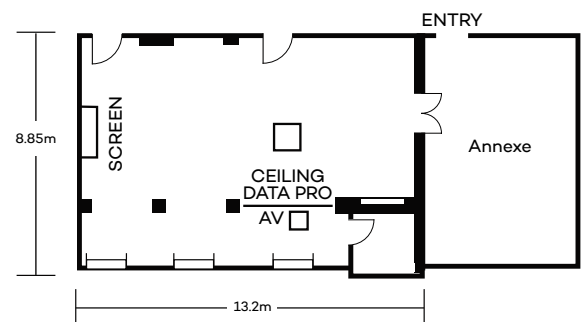

SURVEYOR'S ROOM

Originally home to Queensland's surveyors, the Surveyor's Room has been transformed into an intimate venue combining an elegant meeting room with the convenience of an adjoining annexe. These two rooms combine to offer an ideal conference facility with a breakout area for all catering requirements or an elegant cocktail prelude.

*Charges may apply

DIMENSIONS

MAIN 116m² (13.2m x 8.85m)
ANNEXE 59m² (6.7m x 8.85m)

CAPACITY							
SEATING	Theatre	Classroom	Boardroom	Cocktail	Banquet	U-Shape	Cabaret
PERSONS	80	30	28	80	50	26	40