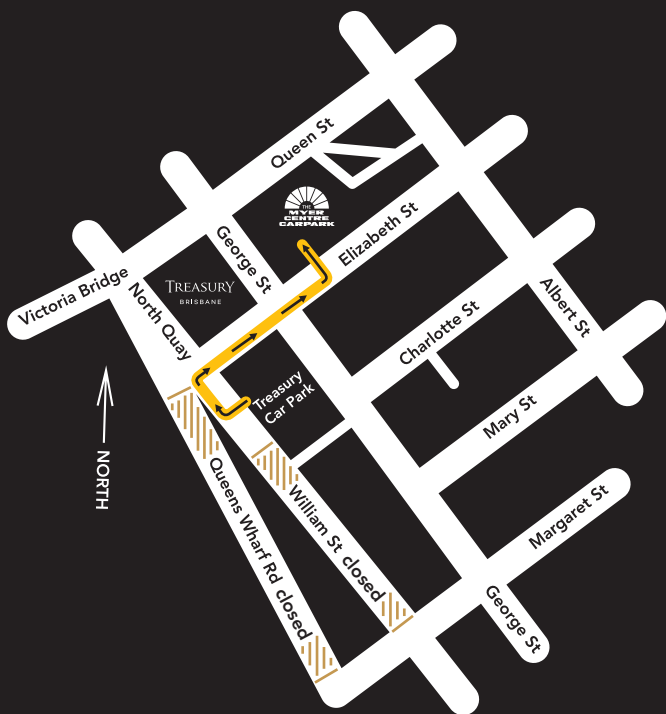

STEP 2

- Insert your pre-paid parking card or Member Card at Treasury Brisbane car park automatic ticket machine at the exit gates.

TERMS & CONDITIONS

*Standard parking conditions apply at Treasury Brisbane and parking at Myer Centre is subject to the Myer Centre conditions of parking. #Casino Dollars must be accrued through gaming, or cash, credit or debit card spend at the hotel or food and beverage outlets. ^Excludes beverage only spend. Based on cash, Casino Dollars, credit, debit or gift card spend at outlets. All offers are subject to car parking spaces being available and access being granted. Each car park rate is available for one vehicle only on day of qualification. 1 car park validation per Member of The Star Club per day. A charge of \$75 applies for lost car parking cards. Treasury Brisbane practises the responsible service of alcohol. Bet with your head, not over it.

In the event that the Treasury Brisbane Car Park is full please proceed to the Myer Centre Car Park located on Elizabeth St where additional parking is available with the same criteria.

HOW TO VALIDATE YOUR TICKET