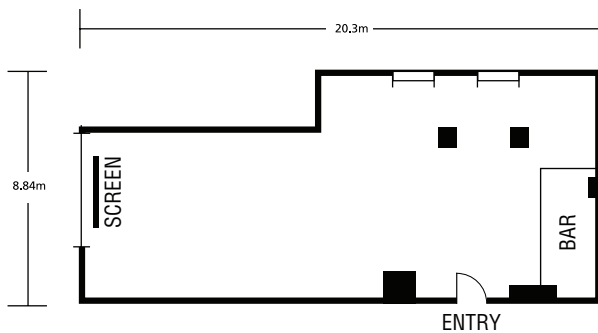

*Charges may apply

COURT LOUNGE

COURT LOUNGE FLOOR PLAN

Located on Level 3, Treasury Heritage Hotel

Capacity	Seating	Persons
	Theatre	80
	Cocktail	50
Dimensions	114m ² (11.4 x 10m)	

After moving from the Treasury Building in 1905, the Land Court held sittings in this room until 1972. The Court Lounge is elegantly restored to create the ideal setting for an intimate wedding ceremony or cocktail reception under an impressive skylight and overlooking the picturesque Queens Park.

Additional services*

- Audiovisual equipment
- Wireless internet access
- Theming & floral arrangements
- Entertainment

*Charges may apply

RYAN'S PRIVATE DINING ROOM

RYAN'S PRIVATE DINING ROOM FLOOR PLAN

Located on Ground Floor, Treasury Heritage Hotel

Capacity	Seating	Persons
	Classroom	32
	Boardroom	40
	Cocktail	100
	Banquet	60
	U-shape	38
	Cabaret	48
	Theatre	80

Dimensions 179m² (8.84 x 20.3m)

Additional services*

- State of the art audiovisual equipment with touch pad controls
- Ceiling mounted data projector & 9ft automated projection screen
- Wireless internet access
- Teleconferencing facilities
- DVD & CD players
- Microphones
- Theming & floral arrangements
- Entertainment
- Electronic block out blinds

*Charges may apply

MAP ROOM

MAP ROOM FLOOR PLAN

Located on Ground Floor, Treasury Heritage Hotel

Capacity	Seating	Persons
	Theatre	100
	Classroom	36
	Cocktail	120
	Banquet	70
	Cabaret	48
Dimensions	152m ² (14.7m x 10.4m)	