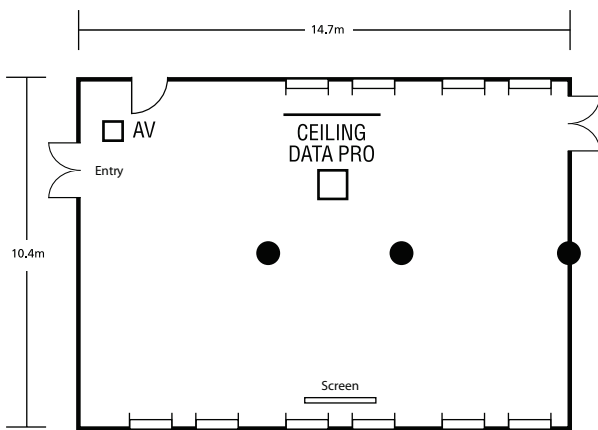

SURVEYOR'S ROOM

SURVEYOR'S ROOM FLOOR PLAN

Located on Ground Floor, Treasury Heritage Hotel

Capacity	Seating	Persons
	Theatre	80
	Classroom	24
	Boardroom	28
	Cocktail	80
	Banquet	50
	U-Shape	26
	Cabaret	32
Dimensions	Main	116m ² (13.2m x 8.85m)
	Annexe	59m ² (6.7m x 8.85m)

*Charges may apply

COURT LOUNGE

COURT LOUNGE FLOOR PLAN

Located on Level 3, Treasury Heritage Hotel

Capacity	Seating	Persons
	Theatre	80
	Cocktail	50
Dimensions	114m ² (11.4 x 10m)	

After moving from the Treasury Building in 1905, the Land Court held sittings in this room until 1972. The Court Lounge is elegantly restored to create the ideal setting for an intimate wedding ceremony or cocktail reception under an impressive skylight and overlooking the picturesque Queens Park.

Capacity	Seating	Persons
	Classroom	32
	Boardroom	40
	Cocktail	100
	Banquet	60
	U-shape	38
	Cabaret	48
	Theatre	80

Dimensions 179m² (8.84 x 20.3m)

Additional services*

- State of the art audiovisual equipment with touch pad controls
- Ceiling mounted data projector & 9ft automated projection screen
- Wireless internet access
- Teleconferencing facilities
- DVD & CD players
- Microphones
- Theming & floral arrangements
- Entertainment
- Electronic block out blinds

*Charges may apply

MAP ROOM

MAP ROOM FLOOR PLAN

Located on Ground Floor, Treasury Heritage Hotel

Capacity	Seating	Persons
	Theatre	100
	Classroom	36
	Cocktail	120
	Banquet	70
	Cabaret	48
Dimensions	152m ² (14.7m x 10.4m)	