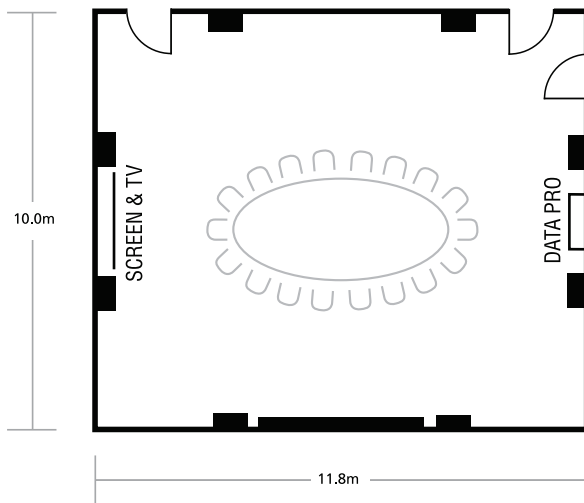

SURVEYOR'S ROOM

SURVEYOR'S ROOM FLOOR PLAN

Located on Ground Floor, Treasury Heritage Hotel

Capacity	Seating	Persons
	Theatre	80
	Classroom	24
	Boardroom	28
	Cocktail	80
	Banquet	50
	U-Shape	26
	Cabaret	32
Dimensions	Main	116m ² (13.2m x 8.85m)
	Annexe	59m ² (6.7m x 8.85m)

*Charges may apply

CABINET ROOM

CABINET ROOM FLOOR PLAN

Located on Level 2, Treasury Heritage Hotel

Capacity	Seating	Persons
	Boardroom	20
Dimensions	118m ² (11.8 x 10m)	

The former meeting place of the State Cabinet. Rich with history, including the magnificent Queensland maple boardroom table, the Cabinet Room has hosted some of Queensland's most important gatherings. For elegant dinners to executive meetings, a suitable menu is tailored by our award winning chefs.

*Charges may apply

COURT LOUNGE

COURT LOUNGE FLOOR PLAN

Located on Level 3, Treasury Heritage Hotel

Capacity	Seating	Persons
	Theatre	80
	Cocktail	50
Dimensions	114m ² (11.4 x 10m)	

After moving from the Treasury Building in 1905, the Land Court held sittings in this room until 1972. The Court Lounge is elegantly restored to create the ideal setting for an intimate wedding ceremony or cocktail reception under an impressive skylight and overlooking the picturesque Queens Park.

*Charges may apply

MAP ROOM

MAP ROOM FLOOR PLAN

Located on Ground Floor, Treasury Heritage Hotel

Capacity	Seating	Persons
	Theatre	100
	Classroom	36
	Cocktail	120
	Banquet	70
	Cabaret	48
Dimensions	152m ² (14.7m x 10.4m)	