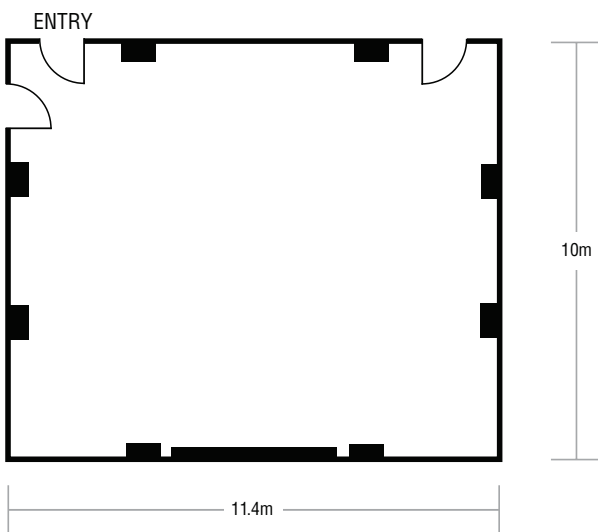

SURVEYOR'S ROOM

SURVEYOR'S ROOM FLOOR PLAN

Located on Ground Floor, Treasury Heritage Hotel

Capacity	Seating	Persons
	Theatre	80
	Classroom	24
	Boardroom	28
	Cocktail	80
	Banquet	50
	U-Shape	26
	Cabaret	32
Dimensions	Main	116m ² (13.2m x 8.85m)
	Annexe	59m ² (6.7m x 8.85m)

*Charges may apply

CABINET ROOM

CABINET ROOM FLOOR PLAN

Located on Level 2, Treasury Heritage Hotel

Capacity	Seating	Persons
	Boardroom	20
Dimensions	118m ² (11.8 x 10m)	

The former meeting place of the State Cabinet. Rich with history, including the magnificent Queensland maple boardroom table, the Cabinet Room has hosted some of Queensland's most important gatherings. For elegant dinners to executive meetings, a suitable menu is tailored by our award winning chefs.

*Charges may apply

COURT LOUNGE

COURT LOUNGE FLOOR PLAN

Located on Level 3, Treasury Heritage Hotel

Capacity	Seating	Persons
	Theatre	80
	Cocktail	50
Dimensions	114m ² (11.4 x 10m)	

After moving from the Treasury Building in 1905, the Land Court held sittings in this room until 1972. The Court Lounge is elegantly restored to create the ideal setting for an intimate wedding ceremony or cocktail reception under an impressive skylight and overlooking the picturesque Queens Park.

*Charges may apply

MAP ROOM

MAP ROOM FLOOR PLAN

Located on Ground Floor, Treasury Heritage Hotel

Capacity	Seating	Persons
	Theatre	100
	Classroom	36
	Cocktail	120
	Banquet	70
	Cabaret	48
Dimensions	152m ² (14.7m x 10.4m)	