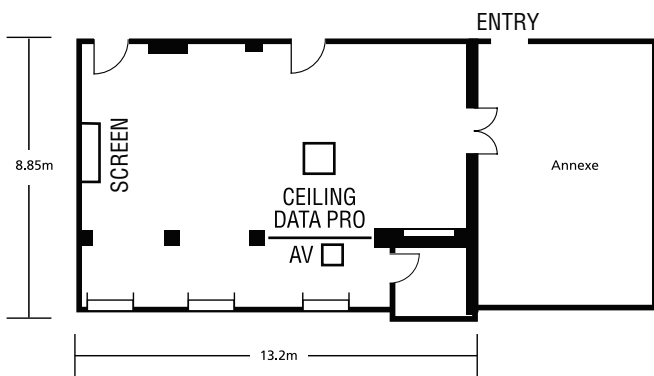

SURVEYOR'S ROOM

SURVEYOR'S ROOM FLOOR PLAN

Located on Ground Floor, Treasury Heritage Hotel

Capacity	Seating	Persons
	Theatre	80
	Classroom	24
	Boardroom	28
	Cocktail	80
	Banquet	50
	U-Shape	26
	Cabaret	32
Dimensions	Main	116m ² (13.2m x 8.85m)
	Annexe	59m ² (6.7m x 8.85m)

*Charges may apply

CABINET ROOM

CABINET ROOM FLOOR PLAN

Located on Level 2, Treasury Heritage Hotel

Capacity	Seating	Persons
	Boardroom	20
Dimensions	118m ² (11.8 x 10m)	

The former meeting place of the State Cabinet. Rich with history, including the magnificent Queensland maple boardroom table, the Cabinet Room has hosted some of Queensland's most important gatherings. For elegant dinners to executive meetings, a suitable menu is tailored by our award winning chefs.

*Charges may apply

COURT LOUNGE

COURT LOUNGE FLOOR PLAN

Located on Level 3, Treasury Heritage Hotel

Capacity	Seating	Persons
	Theatre	80
	Cocktail	50
Dimensions	114m ² (11.4 x 10m)	

After moving from the Treasury Building in 1905, the Land Court held sittings in this room until 1972. The Court Lounge is elegantly restored to create the ideal setting for an intimate wedding ceremony or cocktail reception under an impressive skylight and overlooking the picturesque Queens Park.

*Charges may apply

MAP ROOM

MAP ROOM FLOOR PLAN

Located on Ground Floor, Treasury Heritage Hotel

Capacity	Seating	Persons
	Theatre	100
	Classroom	36
	Cocktail	120
	Banquet	70
	Cabaret	48
Dimensions	152m ² (14.7m x 10.4m)	