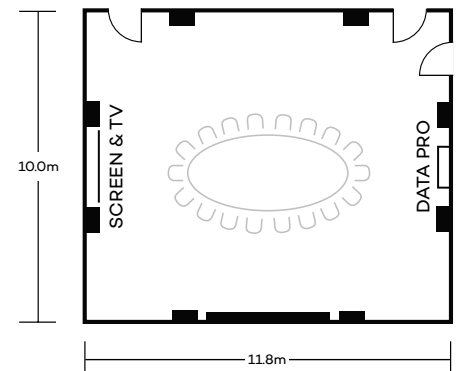

*Charges may apply

DIMENSIONS

118m² (11.8m x 10m)

| CAPACITY | |
|----------|-----------|
| SEATING | Boardroom |
| PERSONS | 20 |