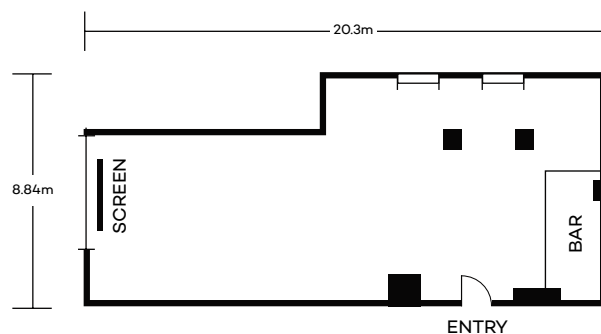

### DIMENSIONS

179m<sup>2</sup> (8.84m x 20.3m)

CAPACITY							
SEATING	Theatre	Classroom	Boardroom	Cocktail	Banquet	U-Shape	Cabaret
PERSONS	80	48	50	100	60	38	56